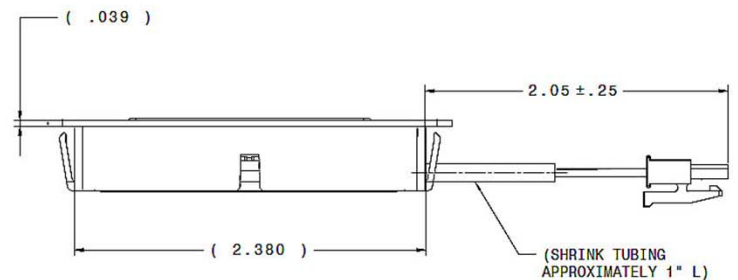

CALL ATTENDANT SWITCH

DIMENSIONS: 2.74" X 1.37" / 64 MM X 35 MM

POWER CONSUMPTION: 0.5 WATTS MAX

CURRENT: .018 AMPS MAX AT 28 VDC

VOLTAGE: 28 VDC

WEIGHT: 0.21 LB/ 0.1 KG

LED LIGHT COLOR: WHITE OR AMBER

MOUNTING: SNAP FIT

MATING CONNECTOR:

AMP 1445049-5

CONTACT PIN: AMP 794608-1

PART NUMBER: 0206081

For More Information, Please Contact:
aero_sales@LuminatorUSA.com
900 Klein Road | Plano, Texas 75074 | +1-800-388-8205
www.LuminatorAerospace.com