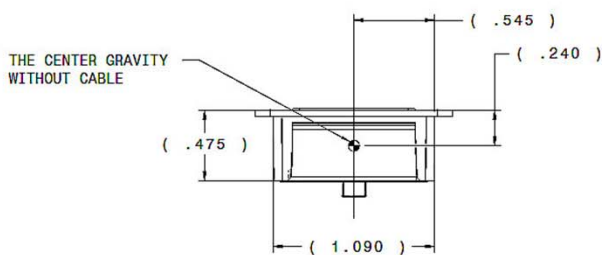

DIMENSIONS: 2.74" X 1.37" / 64 MM X 35 MM

POWER CONSUMPTION: 0.5 WATTS MAX

CURRENT: .018 AMPS MAX AT 28 VDC

VOLTAGE: 28 VDC

WEIGHT: 0.21 LB/ 0.1 KG

LED LIGHT COLOR: WHITE OR AMBER

MOUNTING: SNAP FIT

MATING CONNECTOR:

AMP 1445049-5

CONTACT PIN: AMP 794608-1

PART NUMBER: 0206081