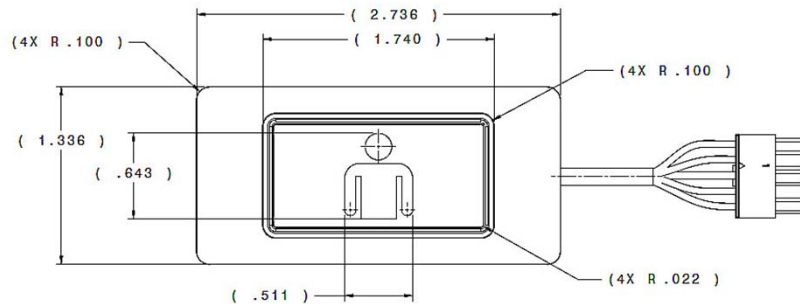

CALL ATTENDANT SWITCH

DIMENSIONS: 2.74" X 1.37" / 64 MM X 35 MM

POWER CONSUMPTION: 0.5 WATTS MAX

CURRENT: .018 AMPS MAX AT 28 VDC

VOLTAGE: 28 VDC

WEIGHT: 0.21 LB/ 0.1 KG

LED LIGHT COLOR: WHITE OR AMBER

MOUNTING: SNAP FIT

MATING CONNECTOR:

AMP 1445049-5

CONTACT PIN: AMP 794608-1

PART NUMBER: 0206081

For More Information, Please Contact:
aero_sales@LuminatorUSA.com
900 Klein Road | Plano, Texas 75074 | +1-800-388-8205
www.LuminatorAerospace.com