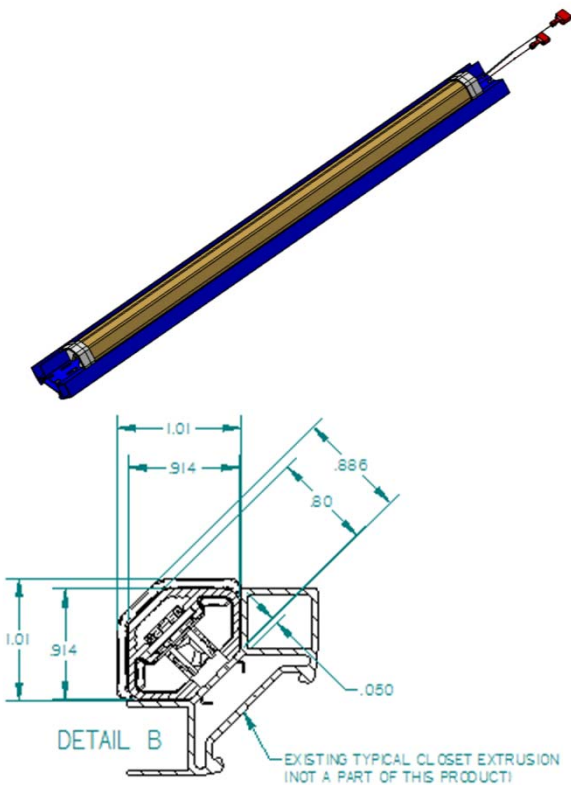

CLOSET LIGHT

WEIGHT: 0.36 LB MAX, 0.02 KG MAX

DIMENSIONS: 21.5" X 22.0", 546 MM X 559 MM

POWER: 1.25 WATTS MAX

PART NUMBER: 0204395-101

ACTIVATED BY A MAGNETIC SWITCH DIRECTLY TIED TO THE STATE OF THE DOOR

OPENING THE DOOR TRIGGERS THE LIGHT TO ACTIVATE ("ON" STATE), & CLOSING THE DOOR TRIGGERS THE LIGHT TO DEACTIVATE ("OFF" STATE)

MULTIPLE BEZEL OPTIONS FOR YOUR MOUNTING LOCATION AND APPLICATION

CUSTOM COLORS CAN BE SPECIFIED

THE CLOSET LIGHT ALLUMINATED WITHIN 150ms OF RECEIPT A GROUND CONTROL SIGNAL (i.e., "ON" COMMAND) FROM PSM

For More Information, Please Contact:
aero_sales@LuminatorUSA.com
 900 Klein Road | Plano, Texas 75074 | +1-800-388-8205
www.LuminatorAerospace.com