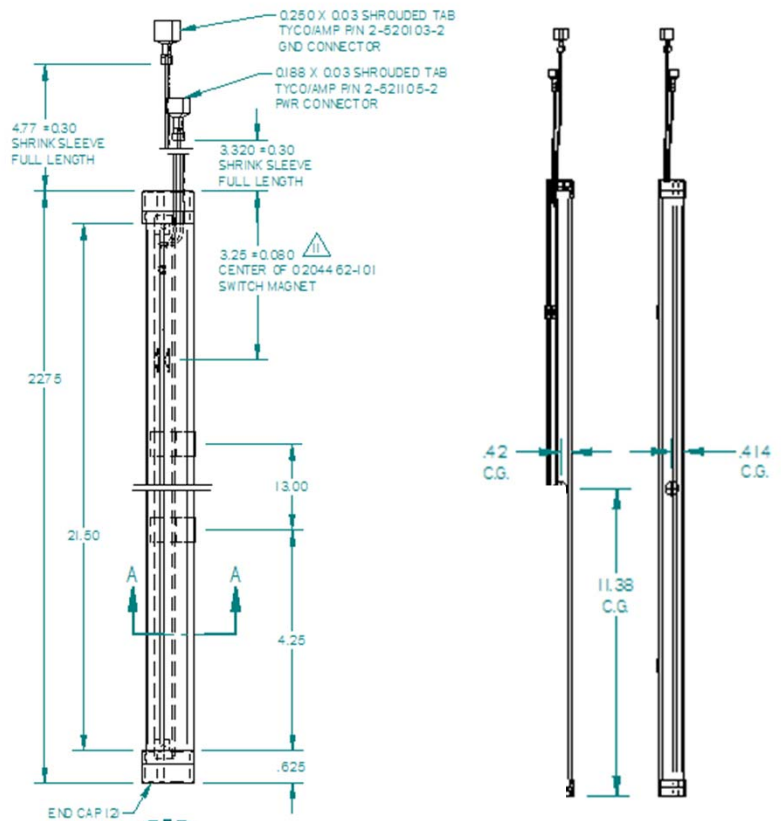

CLOSET LIGHT

WEIGHT: 0.36 LB MAX, 0.02 KG MAX

DIMENSIONS: 21.5" X 22.0", 546 MM X 559 MM

POWER: 1.25 WATTS MAX

PART NUMBER: 0204395-101

ACTIVATED BY A MAGNETIC SWITCH DIRECTLY TIED TO THE STATE OF THE DOOR

OPENING THE DOOR TRIGGERS THE LIGHT TO ACTIVATE ("ON" STATE), & CLOSING THE DOOR TRIGGERS THE LIGHT TO DEACTIVATE ("OFF" STATE)

MULTIPLE BEZEL OPTIONS FOR YOUR MOUNTING LOCATION AND APPLICATION

CUSTOM COLORS CAN BE SPECIFIED

THE CLOSET LIGHT ALLUMINATED WITHIN 150ms OF RECEIPT A GROUND CONTROL SIGNAL (i.e., "ON" COMMAND) FROM PSM

For More Information, Please Contact:
aero_sales@LuminatorUSA.com
 900 Klein Road | Plano, Texas 75074 | +1-800-388-8205
www.LuminatorAerospace.com