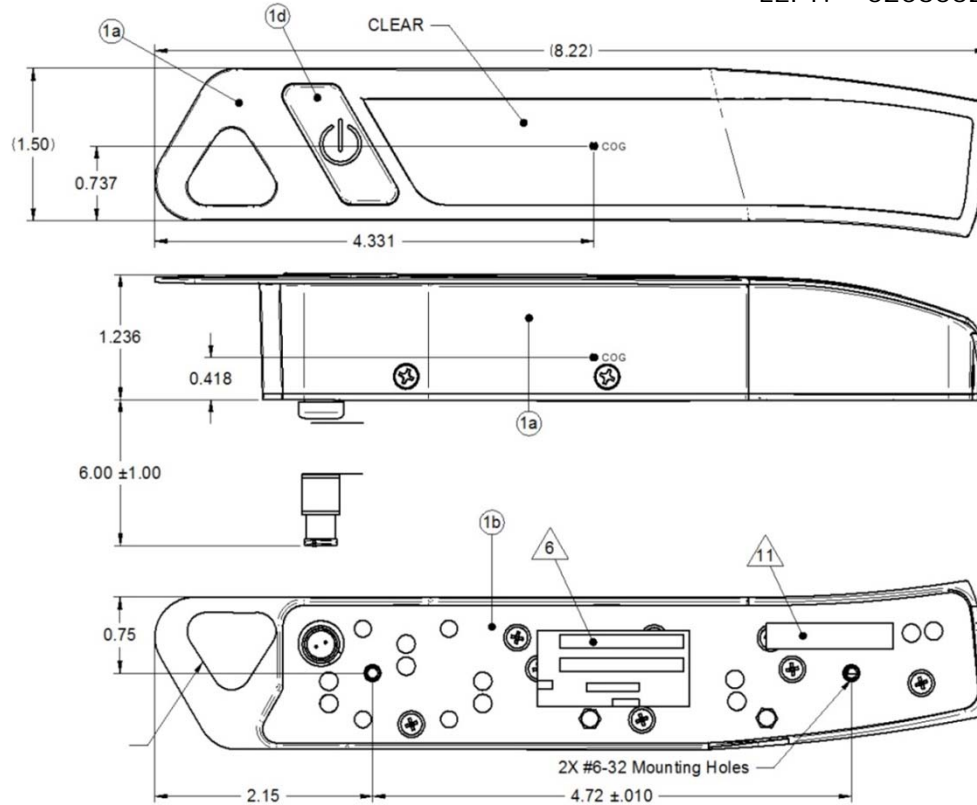

READING LIGHTS

DIMENSIONS: 8.22" X 1.5"
209 MM X 38 MM

WATTS: 1.2 W MAX

VOLTAGE: 12 VDC

CURRENT: 0.100A MAX

WEIGHT: 0.40 LB MAX, 0.18 KG MAX

LED LIGHT COLOR: WHITE, 3500K

LED NIGHT LIGHT COLOR: 2500-2800K, 50-100 LUX

UNIT COLOR: PANTONE PREMIUM METALLIC COATED SILVER C (CUSTOM OPTIONS AVAILABLE)

FOUR LIGHT LEVELS: LOW, MEDIUM, HIGH, NIGHTLIGHT

PART NUMBERS:

RIGHT: 0206051

LEFT: 0206052

For More Information, Please Contact:
aero_sales@LuminatorUSA.com
900 Klein Road | Plano, Texas 75074 | +1-800-388-8205
www.LuminatorAerospace.com