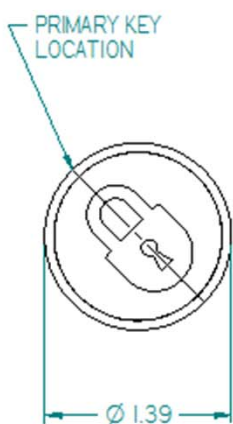

For More Information, Please Contact:
aero_sales@LuminatorUSA.com
900 Klein Road | Plano, Texas 75074 | +1-800-388-8205
www.LuminatorAerospace.com

Luminator
AEROSPACE