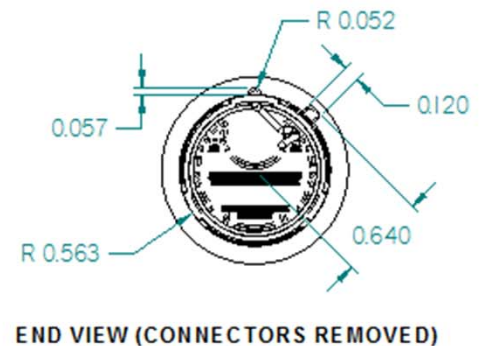

For More Information, Please Contact:
aero_sales@LuminatorUSA.com
900 Klein Road | Plano, Texas 75074 | +1-800-388-8205
www.LuminatorAerospace.com

Luminator
AEROSPACE