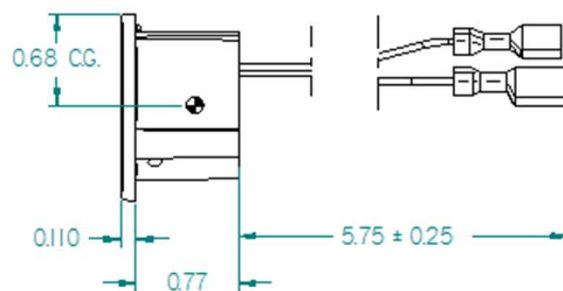

For More Information, Please Contact:
aero_sales@LuminatorUSA.com
900 Klein Road | Plano, Texas 75074 | +1-800-388-8205
www.LuminatorAerospace.com

Luminator
AEROSPACE