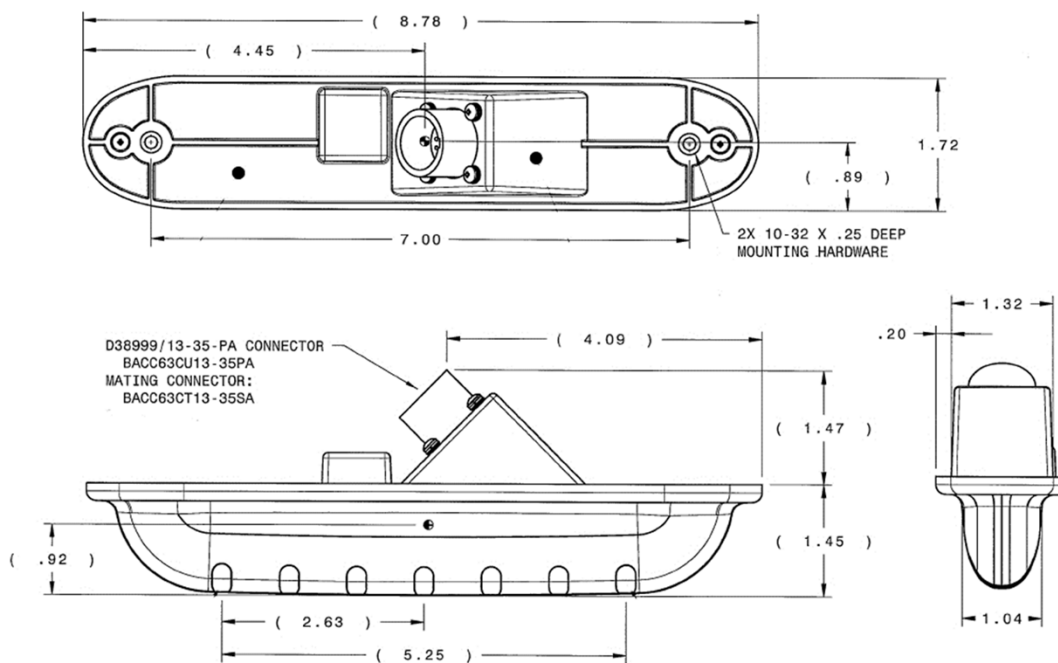

For More Information, Please Contact:
aero_sales@LuminatorUSA.com
900 Klein Road | Plano, Texas 75074 | +1-800-388-8205
www.LuminatorAerospace.com