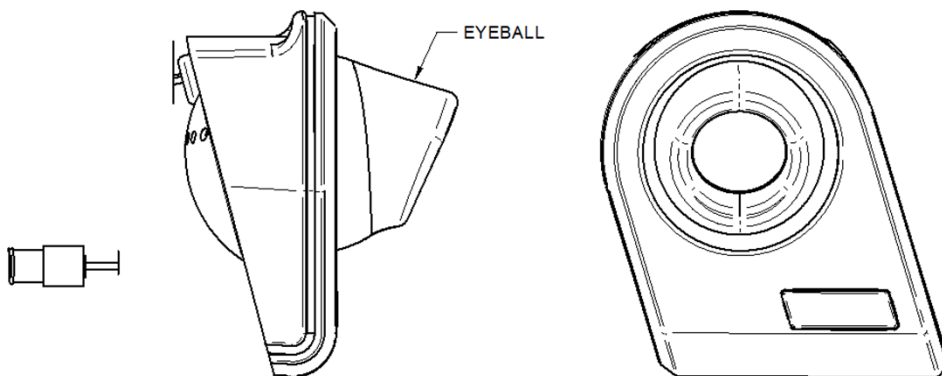

PIVOT READING LIGHT

DIMENSIONS: 3.32" X 3.17"
84 MM X 81 MM

WATTS: 1.2W MAX

VOLTAGE: 12 VDC

CURRENT: 0.1 AMPS MAX

WEIGHT: 0.3 LB MAX
0.14 KG MAX

LED LIGHT COLOR: WHITE, 3500K

UNIT COLOR: SATIN NICKEL PLATE (CUSTOM
OPTIONS AVAILABLE)

ADJUSTABLE SWIVEL

THREE LIGHT LEVELS: LOW, MEDIUM AND
HIGH

PART NUMBER: 0206064

For More Information, Please Contact:
aero_sales@LuminatorUSA.com
900 Klein Road | Plano, Texas 75074 | +1-800-388-8205
www.LuminatorAerospace.com