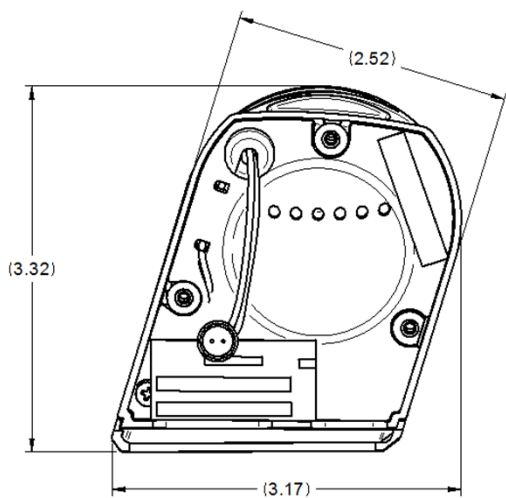

PIVOT READING LIGHT

DIMENSIONS: 3.32" X 3.17"
84 MM X 81 MM

WATTS: 1.2W MAX

VOLTAGE: 12 VDC

CURRENT: 0.1 AMPS MAX

WEIGHT: 0.3 LB MAX
0.14 KG MAX

LED LIGHT COLOR: WHITE, 3500K

UNIT COLOR: SATIN NICKEL PLATE (CUSTOM
OPTIONS AVAILABLE)

ADJUSTABLE SWIVEL

THREE LIGHT LEVELS: LOW, MEDIUM AND
HIGH

PART NUMBER: 0206064

For More Information, Please Contact:
aero_sales@LuminatorUSA.com
900 Klein Road | Plano, Texas 75074 | +1-800-388-8205
www.LuminatorAerospace.com