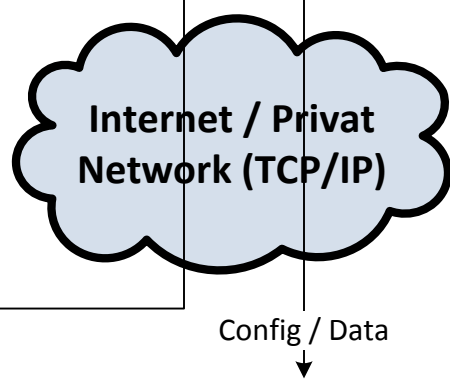

icenter.suite – system Overview

icenter.admin

Admin / Configuration

- Tenant & User Management
- Right Management
- Unit Configuration (USB / FTP)

icenter.media

PSI-Layout

- Designing layouts for PIS
- Cycles and Conditions
- Images, videos, symbols

icenter.online

PSI-Monitoring

- Monitoring
- Visualization of alarms
- Dispositions
- Real time view

icenter.(cms)

Promotion Content

- Defining target groups
- Marketers groups
- Cycles Parameters (duration...)

icenter.history

Statistics

- Operational statistics
- Technical statistics

icenter.diag

Service & Diagnosis

- Diagnosis
- Troubleshooting
- Remote View
- Service Management of the unit

Vehicules (imotion)

ICN • Biel / Bienne