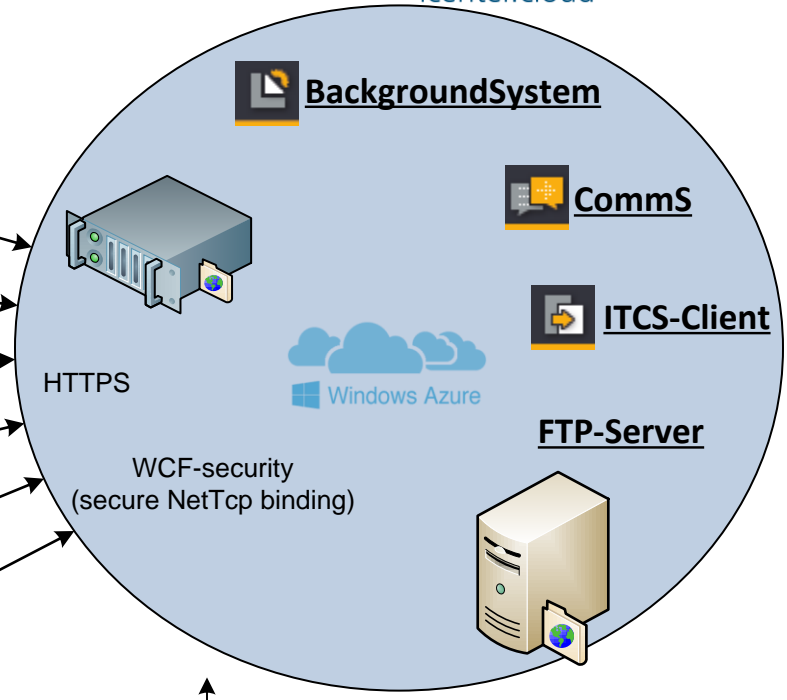

icenter.suite – system Overview

icenter.admin

Admin / Configuration

- Tenant & User Management
- Right Management
- Unit Configuration (USB / FTP)

icenter.media

PSI-Layout

- Designing layouts for PIS
- Cycles and Conditions
- Images, videos, symbols

icenter.online

PSI-Monitoring

- Monitoring
- Visualization of alarms
- Dispositions
- Real time view

icenter.(cms)

Promotion Content

- Defining target groups
- Marketers groups
- Cycles Parameters (duration...)

icenter.history

Statistics

- Operational statistics
- Technical statistics

icenter.diag

Service & Diagnosis

- Diagnosis
- Troubleshooting
- Remote View
- Service Management of the unit

Vehicules (imotion)

ICN • Biel / Bienne