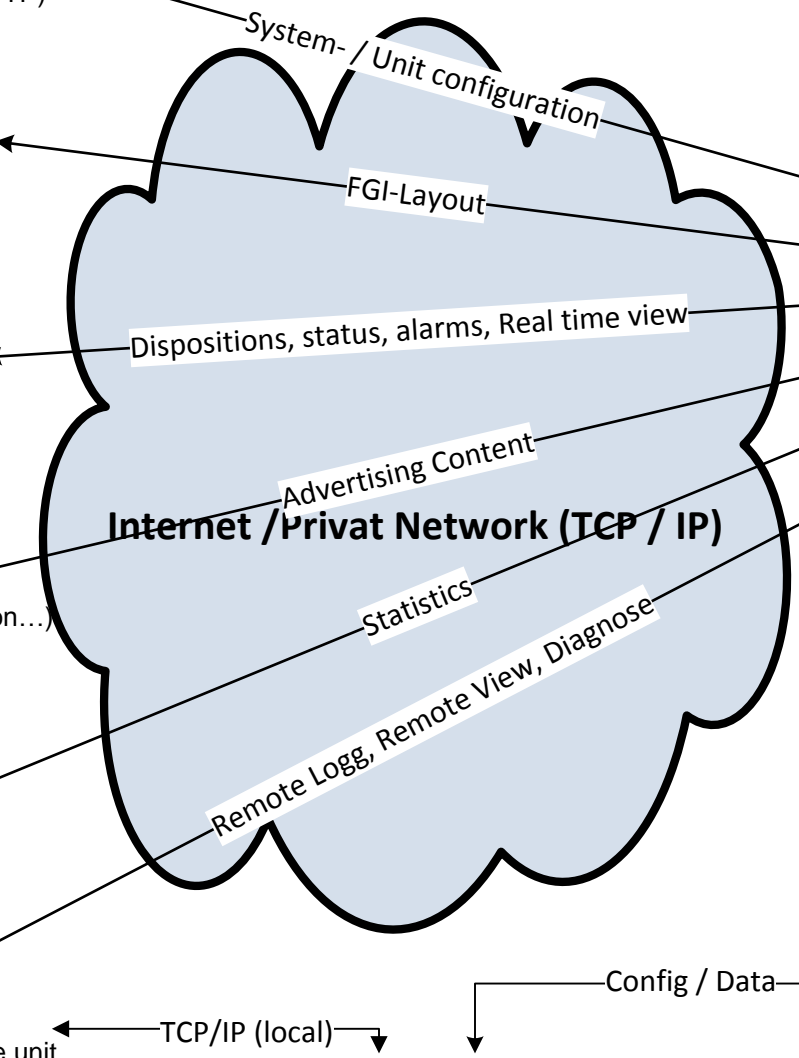

icenter.suite – system Overview

icenter.admin

Admin / Configuration

- Tenant & User Management
- Right Management
- Unit Configuration (USB / FTP)

icenter.media

PSI-Layout

- Designing layouts for PIS
- Cycles and Conditions
- Images, videos, symbols

icenter.online

PSI-Monitoring

- Monitoring
- Visualization of alarms
- Dispositions
- Real time view

icenter.(cms)

Promotion Content

- Defining target groups
- Marketers groups
- Cycles Parameters (duration...)

icenter.history

Statistics

- Operational statistics
- Technical statistics

icenter.diag

Service & Diagnosis

- Diagnosis
- Troubleshooting
- Remote View
- Service Management of the unit

Vehicules (imotion)

ICN • Biel / Bienne